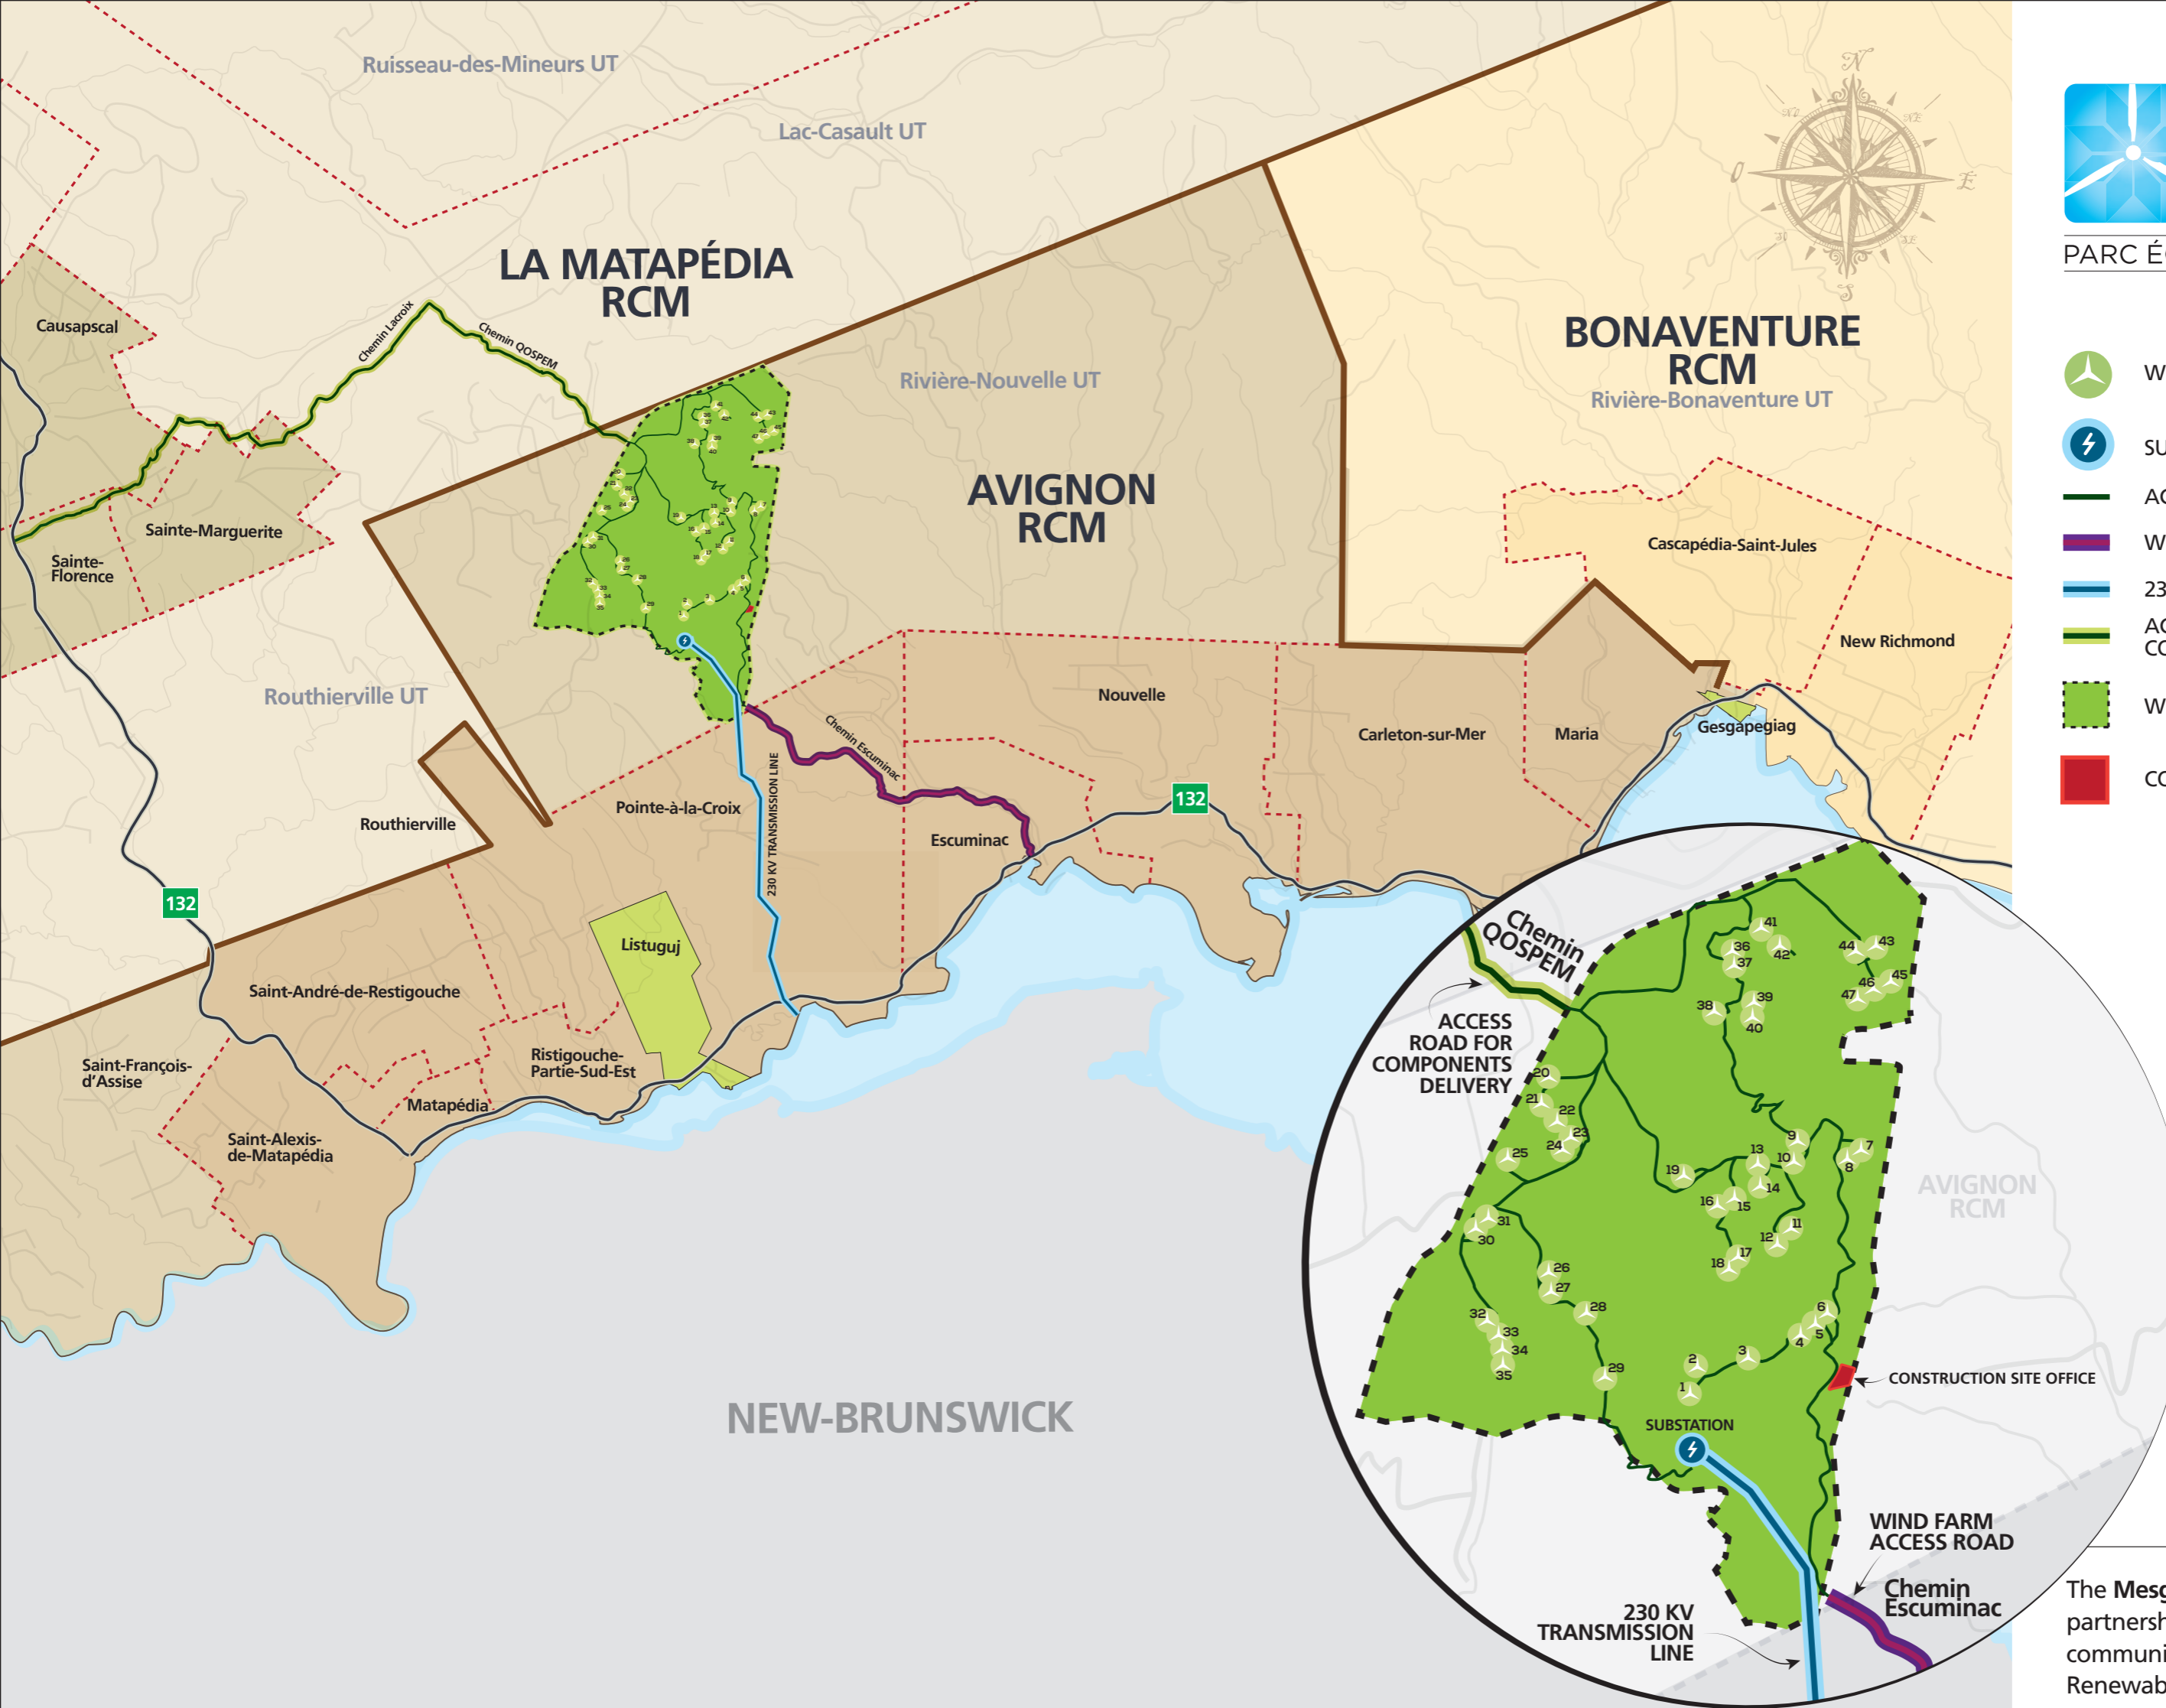

PARC ÉOLIEN | WIND FARM

- WIND FARM
- SUBSTATION
- ACCESS ROADS TO WIND TURBINES
- WIND FARM ACCESS ROAD
- 230 KV TRANSMISSION LINE
- ACCESS ROAD FOR COMPONENTS DELIVERY
- WIND FARM BOUNDARIES
- CONSTRUCTION SITE OFFICE

The Mesgi'g Ugju's'n wind farm is a partnership between the three Mi'gmaq communities of Quebec and Innergex Renewable energy Inc.